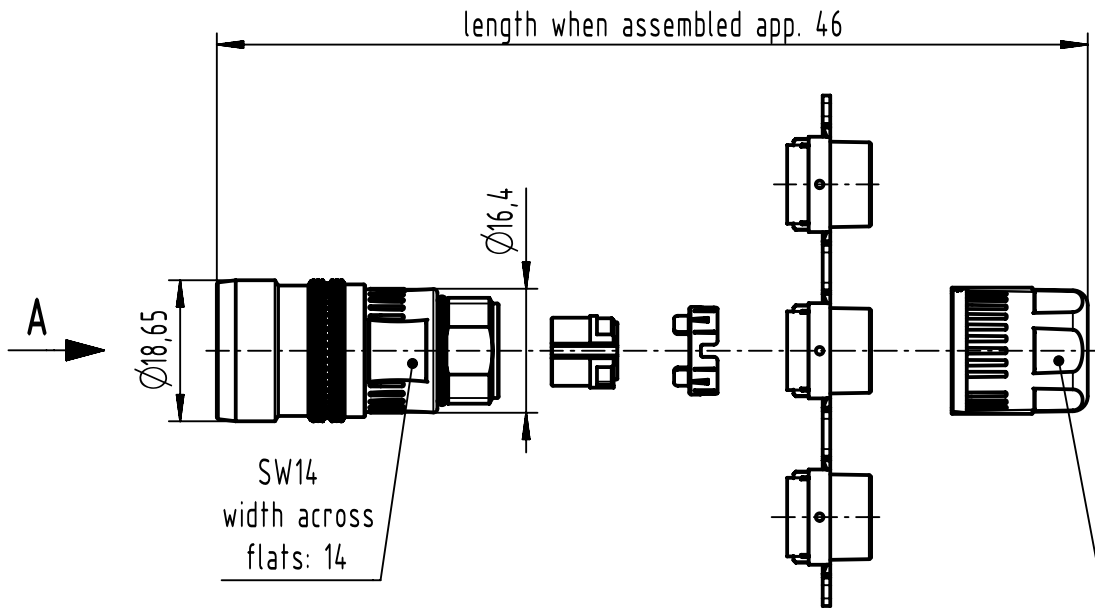

1 2 3 4 5 6

A

B

C

D

conductor cross section	AWG26
cable outside diameter	5,7 - 8,8mm

	All Dimensions in mm Original Size DIN A4		Scale 1:1	Free size tol.		Ref.	
	All rights reserved Department EL PD		Created by FARCASIU	Inspected by STOICA	Standardisation ROEBEN	Date 2022-04-14	State Final Release
HARTING D-32339 Espelkamp		Title M12 PushPull IDC D-cod 4-pol male				Doc-Key / ECM-Nr. 100730360/UGD/001/F 500000215751	
		Type TB	Number 21033821411			Rev. F	Page 1/1