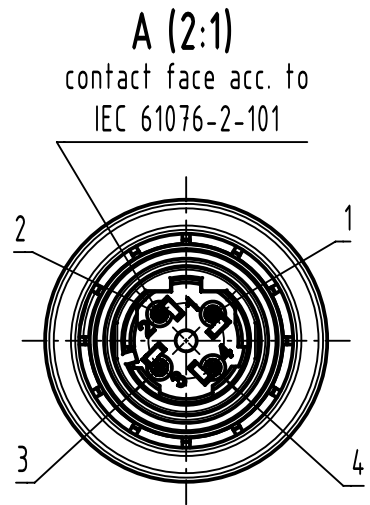

1 2 3 4 5 6

A

B

C

D

conductor cross section	AWG26
cable outside diameter	5,7 - 8,8mm

	All Dimensions in mm Original Size DIN A4		Scale 1:1	Free size tol.		Ref.	
	All rights reserved Department EL PD		Created by FARCASIU	Inspected by STOICA	Standardisation ROEBEN	Date 2022-04-14	State Final Release
HARTING D-32339 Espelkamp		Title M12 PushPull IDC D-cod 4-pol male				Doc-Key / ECM-Nr. 100730360/UGD/001/F 500000215751	
		Type TB	Number 21033821411			Rev. F	Page 1/1